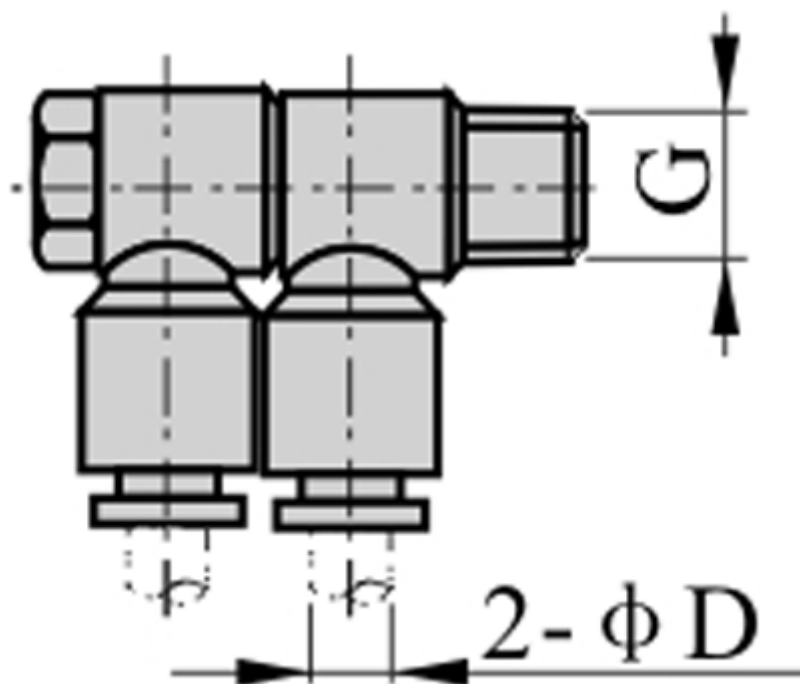

Data Sheet

Article number: 58EPHW402

Description: Fitting EPHW402 Double angle
Thread 1/4", tube diameter - 4

Measures

D = 4
Thread = 1/4"